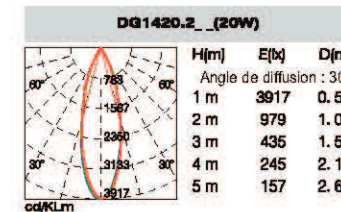

40W (1050mA / 36V)

DG1440.1_	Transparent	3000 lm	IRC > 85	15°
DG1440.2_	Transparent	3000 lm	IRC > 85	30°
DG1440.3_	Transparent	3000 lm	IRC > 85	45°

COULEUR LED
FINITION

Driver:

- 1 On et off
- 2 Triac dimmable
- 3 1-10V dimmable
- 4 Dali