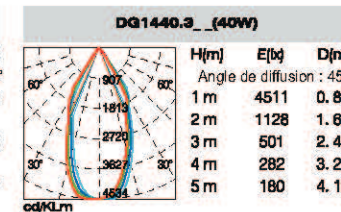

40W (1050mA / 36V)

DG1440.1_	Transparent	3000 lm	IRC > 85	15°
DG1440.2_	Transparent	3000 lm	IRC > 85	30°
DG1440.3_	Transparent	3000 lm	IRC > 85	45°

COULEUR LED
FINITION

Driver:

- 1 On et off
- 2 Triac dimmable
- 3 1-10V dimmable
- 4 Dali