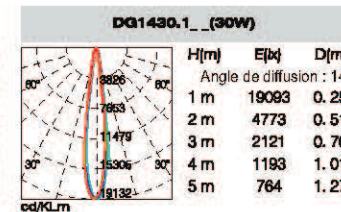

40W (1050mA / 36V)

DG1440.1_	Transparent	3000 lm	IRC > 85	15°
DG1440.2_	Transparent	3000 lm	IRC > 85	30°
DG1440.3_	Transparent	3000 lm	IRC > 85	45°

COULEUR LED
FINITION

Driver:

- 1 On et off
- 2 Triac dimmable
- 3 1-10V dimmable
- 4 Dali