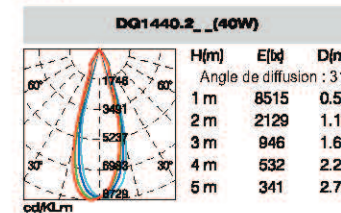

40W (1050mA / 36V)

DG1440.1_	Transparent	3000 lm	IRC > 85	15°
DG1440.2_	Transparent	3000 lm	IRC > 85	30°
DG1440.3_	Transparent	3000 lm	IRC > 85	45°

COULEUR LED
FINITION

Driver:

- 1 On et off
- 2 Triac dimmable
- 3 1-10V dimmable
- 4 Dali