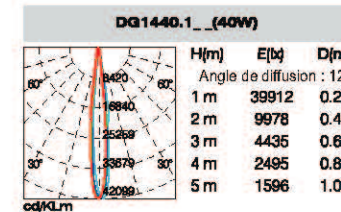

40W (1050mA / 36V)

DG1440.1_	Transparent	3000 lm	IRC > 85	15°
DG1440.2_	Transparent	3000 lm	IRC > 85	30°
DG1440.3_	Transparent	3000 lm	IRC > 85	45°

COULEUR LED
FINITION

Driver:

- 1 On et off
- 2 Triac dimmable
- 3 1-10V dimmable
- 4 Dali