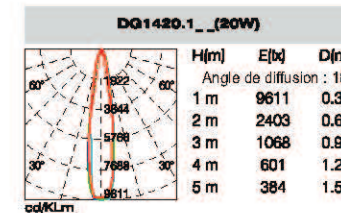

40W (1050mA / 36V)

DG1440.1_	Transparent	3000 lm	IRC > 85	15°
DG1440.2_	Transparent	3000 lm	IRC > 85	30°
DG1440.3_	Transparent	3000 lm	IRC > 85	45°

COULEUR LED
FINITION

Driver:

- 1 On et off
- 2 Triac dimmable
- 3 1-10V dimmable
- 4 Dali